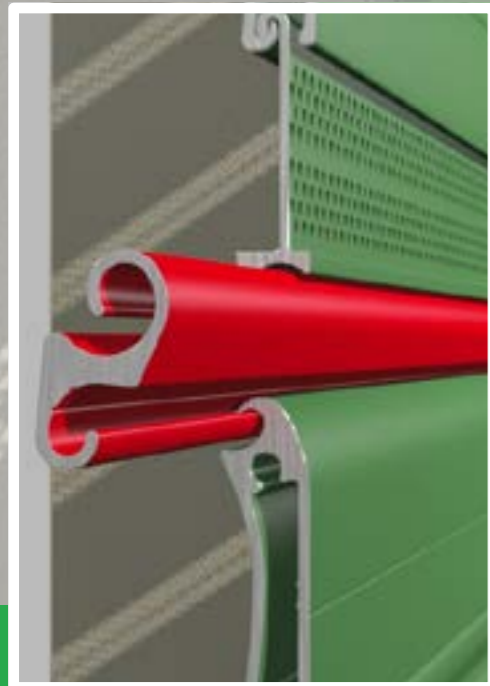

[www.novablock.it](http://www.novablock.it) - [info@novablock.it](mailto:info@novablock.it)

*Made in Italy*

**NOVABLOCK**  
AVVOLGIBILE  
AUTOBLOCCANTE

**HOW IT WORKS:**

- A** partially or totally enclosed roller shutter
- B** for an attempted lifting. The intermediate slat rotates pressing against the guides and blocks the blind

**TECHNICAL INFORMATION:**

- Extruded aluminium profile
- Closed slat size 49 mm
- Extended slat size 71.5
- Weight per sqm approx. 12 Kg
- Maximum recommended width 275 cm
- Maximum recommended height 3 m
- Micro-perforated surface for 0.078 sqm

**SECURITY SHUTTER**

**GRATE**

**MOSQUITO NET**

The only self-locking safety roller shutter made of extruded aluminium that protects you from intruders without installing railings.

- Allows an optimal air circulation and natural light diffusion thanks to a micro-perforated surface.
- Provides more visibility outside without compromising privacy.
- Protects against mosquitoes and insects.
- It's easy and quick to assemble.