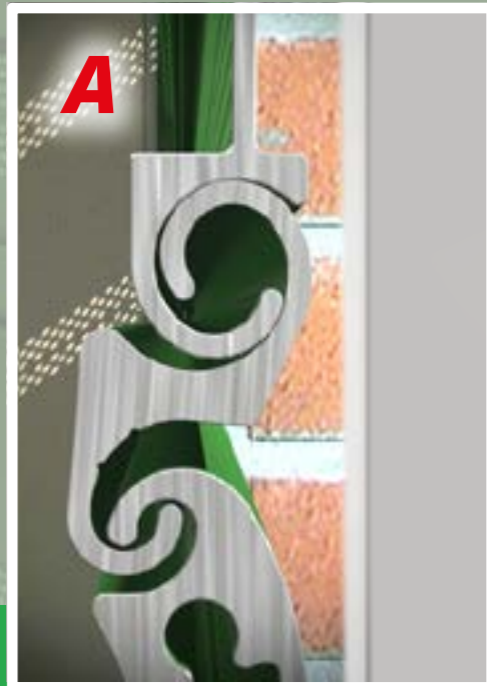

[www.novablock.it](http://www.novablock.it) - [info@novablock.it](mailto:info@novablock.it)

*Made in Italy*

**NOVABLOCK**  
AVVOLGIBILE  
AUTOBLOCCANTE

**HOW IT WORKS:**

- A** partially or totally enclosed roller shutter
- B** for an attempted lifting. The intermediate slat rotates pressing against the guides and blocks the blind